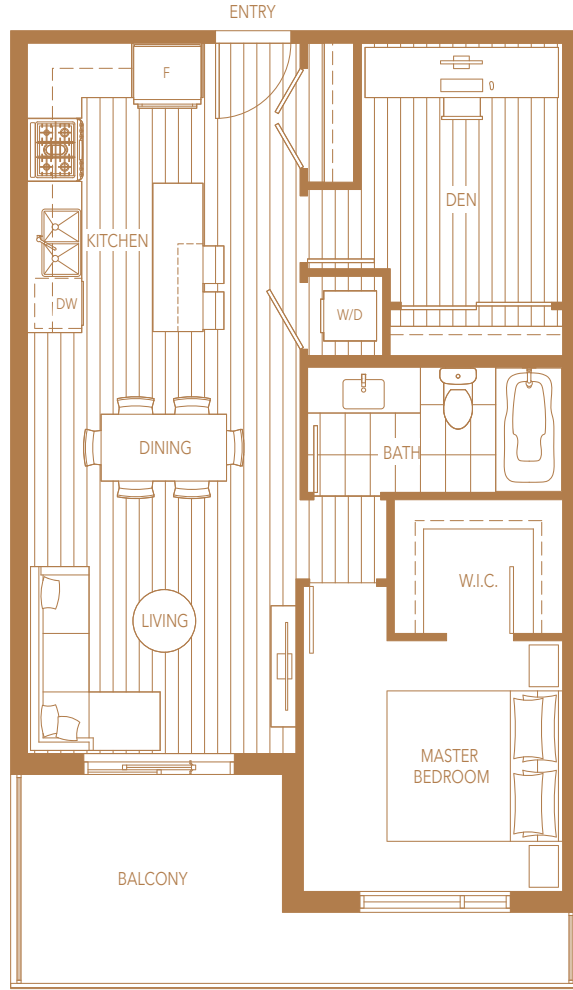

PLAN A1

1 BEDROOM + DEN

INTERIOR : 710 SQFT

BALCONY : 115-130 SQFT

TOTAL : 825-840 SQFT

NORTH BUILDING

FLOORS 2-4

FLOOR 5