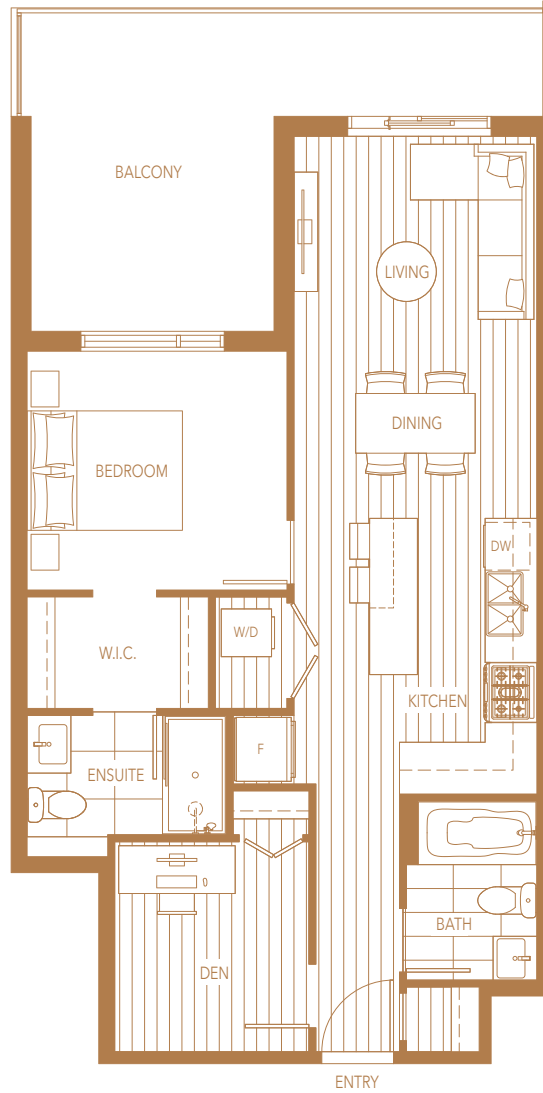

PLAN B

JR. 2 BEDROOM

INTERIOR : 760 SQFT

EXTERIOR : 185 SQFT

TOTAL : 945 SQFT

NORTH BUILDING

FLOORS 2-4

FLOOR 5

aristotleliving.com

Developer reserves the right to make modifications to the floor plans, areas, unit numbers and/or specifications without notice. Actual floor plans may have minor variations from the illustrations above. Measurements are based on architectural area and not taken from the strata plan. Images shown are artistic conceptual renderings only. View is approximate only. This is not an offering for purchase. Any such offering can only be made with a Disclosure Statement. E.&OE.