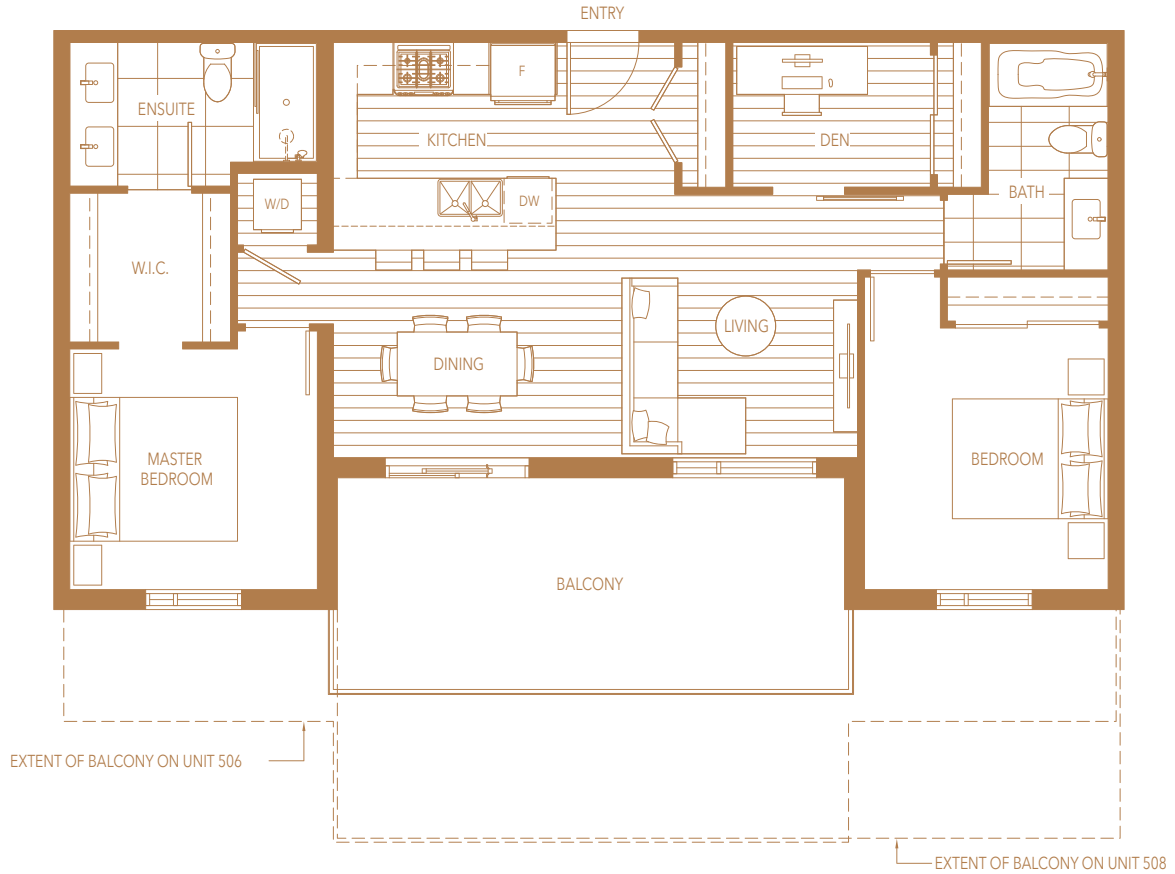

# PLAN C11

2 BEDROOM + DEN

INTERIOR : 935-945 SQFT

EXTERIOR : 190-420 SQFT

TOTAL : 1125-1365 SQFT

## NORTH BUILDING

FLOOR 5

FLOOR 6

[aristotleliving.com](http://aristotleliving.com)