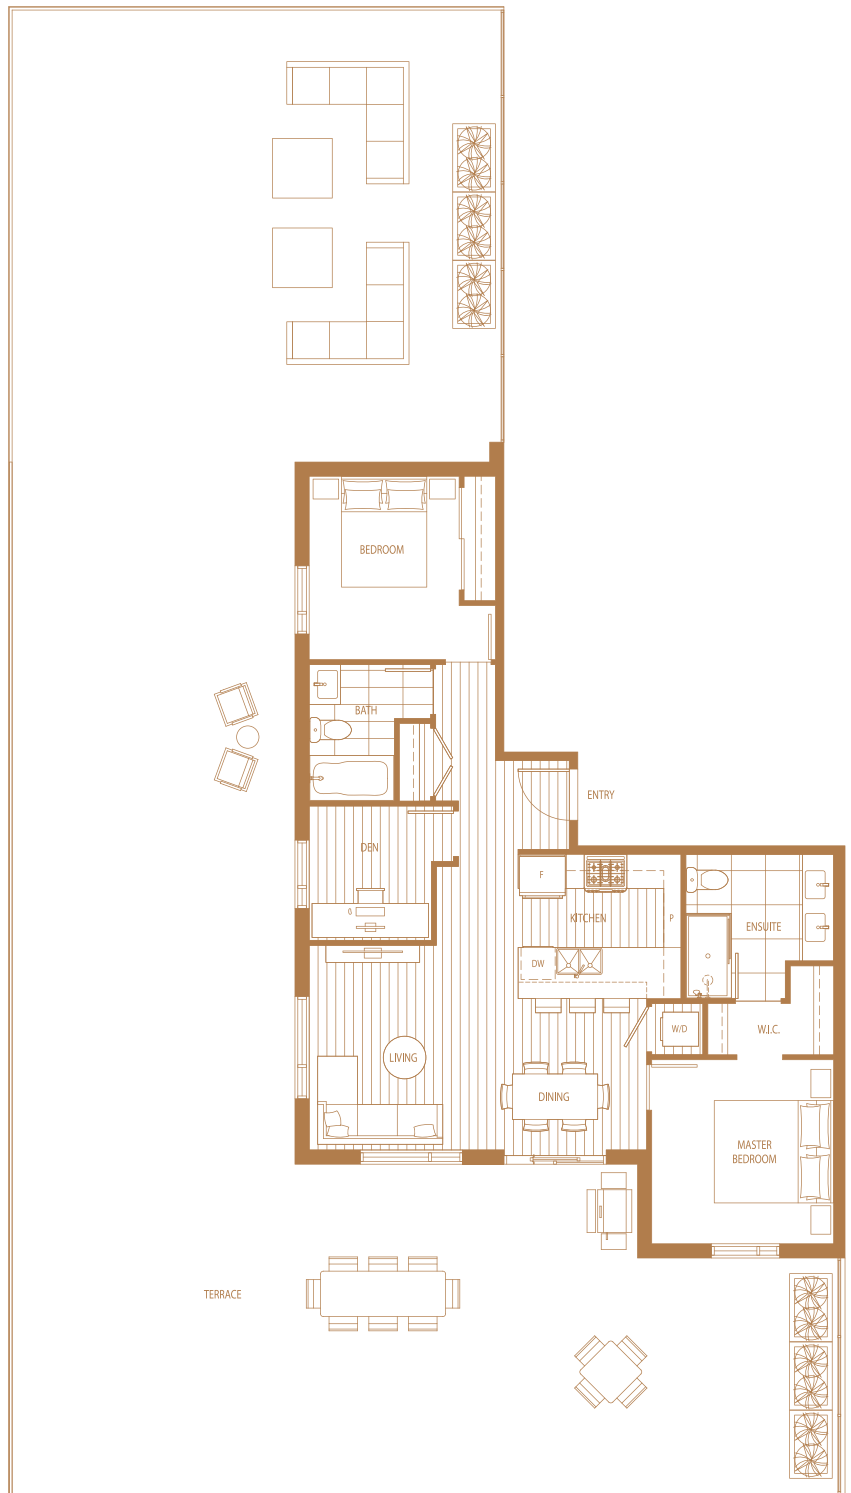

# PLAN C12

2 BEDROOM + DEN

INTERIOR : 940 SQFT

EXTERIOR : 2320 SQFT

TOTAL : 3260 SQFT

## NORTH BUILDING

FLOOR 6

[aristotleliving.com](http://aristotleliving.com)