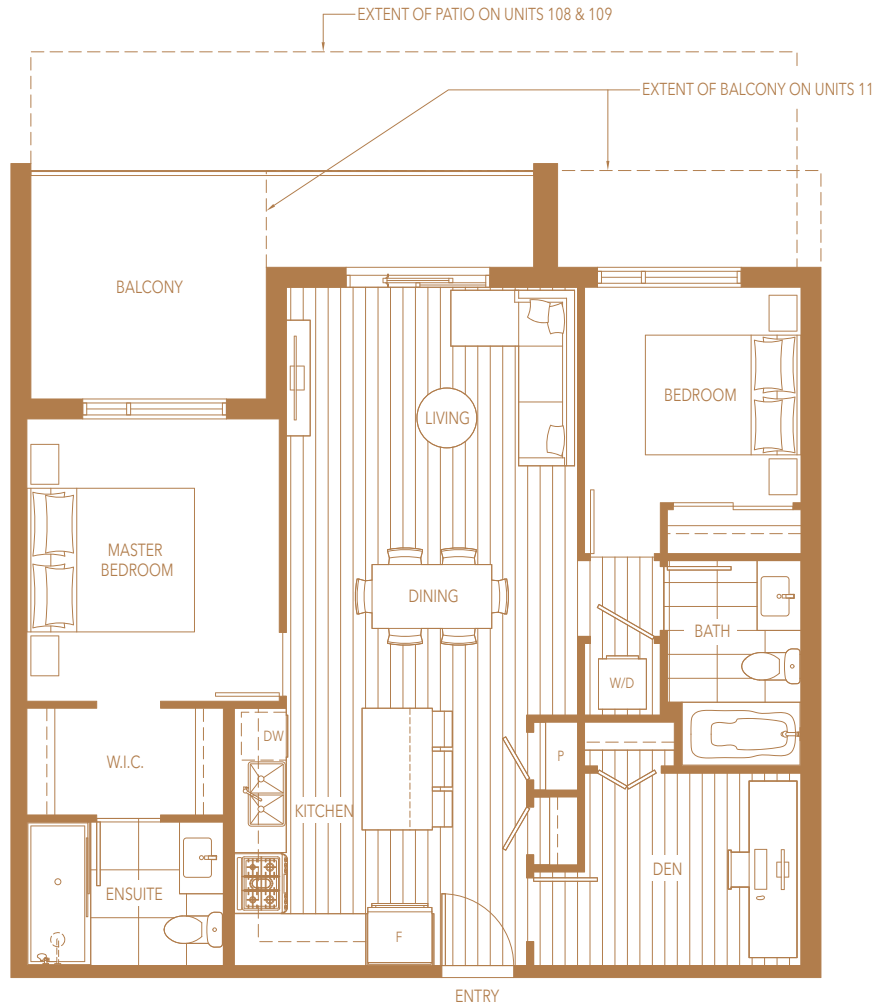

PLAN C4

2 BEDROOM + DEN

INTERIOR : 920-935 SQFT

EXTERIOR : 80-410 SQFT

TOTAL : 1010-1330 SQFT

NORTH BUILDING

FLOOR 1

FLOORS 2-4