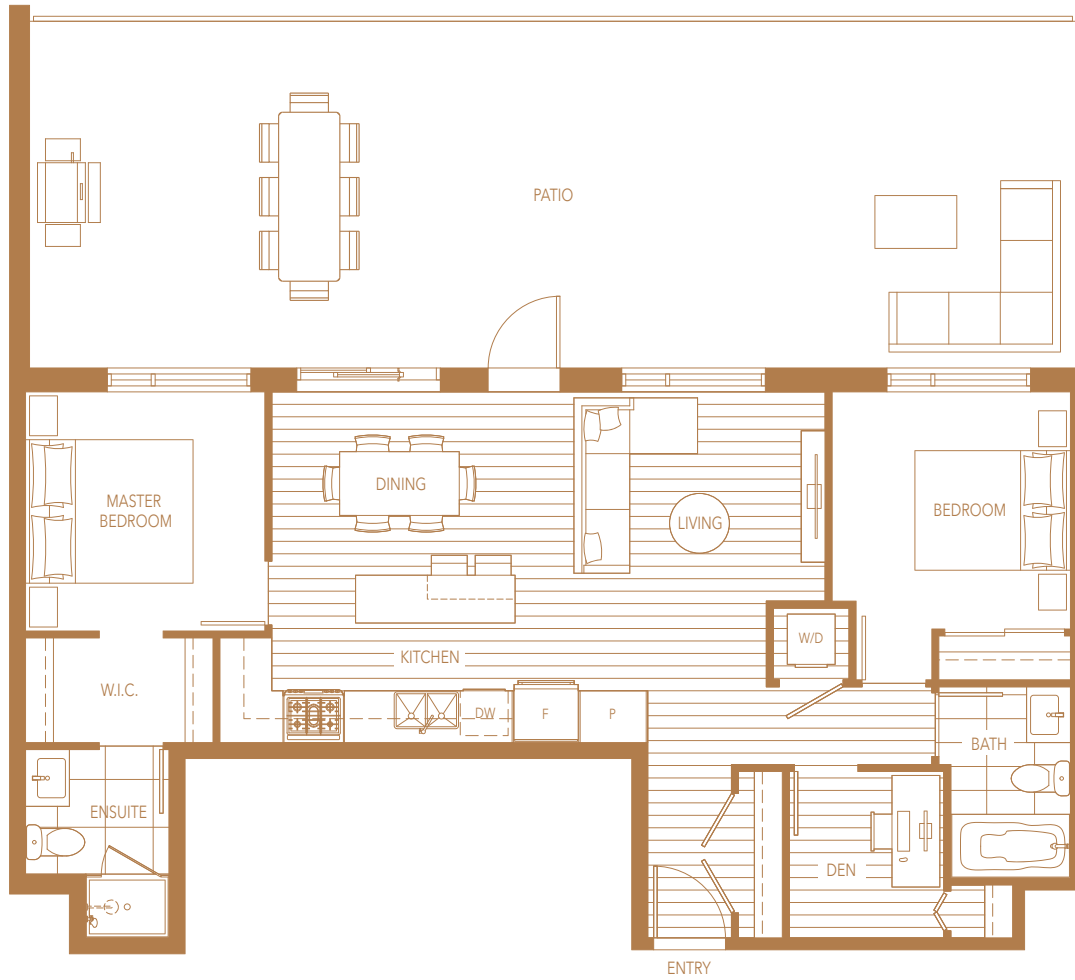

PLAN C6

2 BEDROOM + DEN

INTERIOR : 900 SQFT

EXTERIOR : 725 SQFT

TOTAL : 1625 SQFT

NORTH BUILDING

FLOOR 1

aristotleliving.com

Developer reserves the right to make modifications to the floor plans, areas, unit numbers and/or specifications without notice. Actual floor plans may have minor variations from the illustrations above. Measurements are based on architectural area and not taken from the strata plan. Images shown are artistic conceptual renderings only. View is approximate only. This is not an offering for purchase. Any such offering can only be made with a Disclosure Statement. E.&OE.