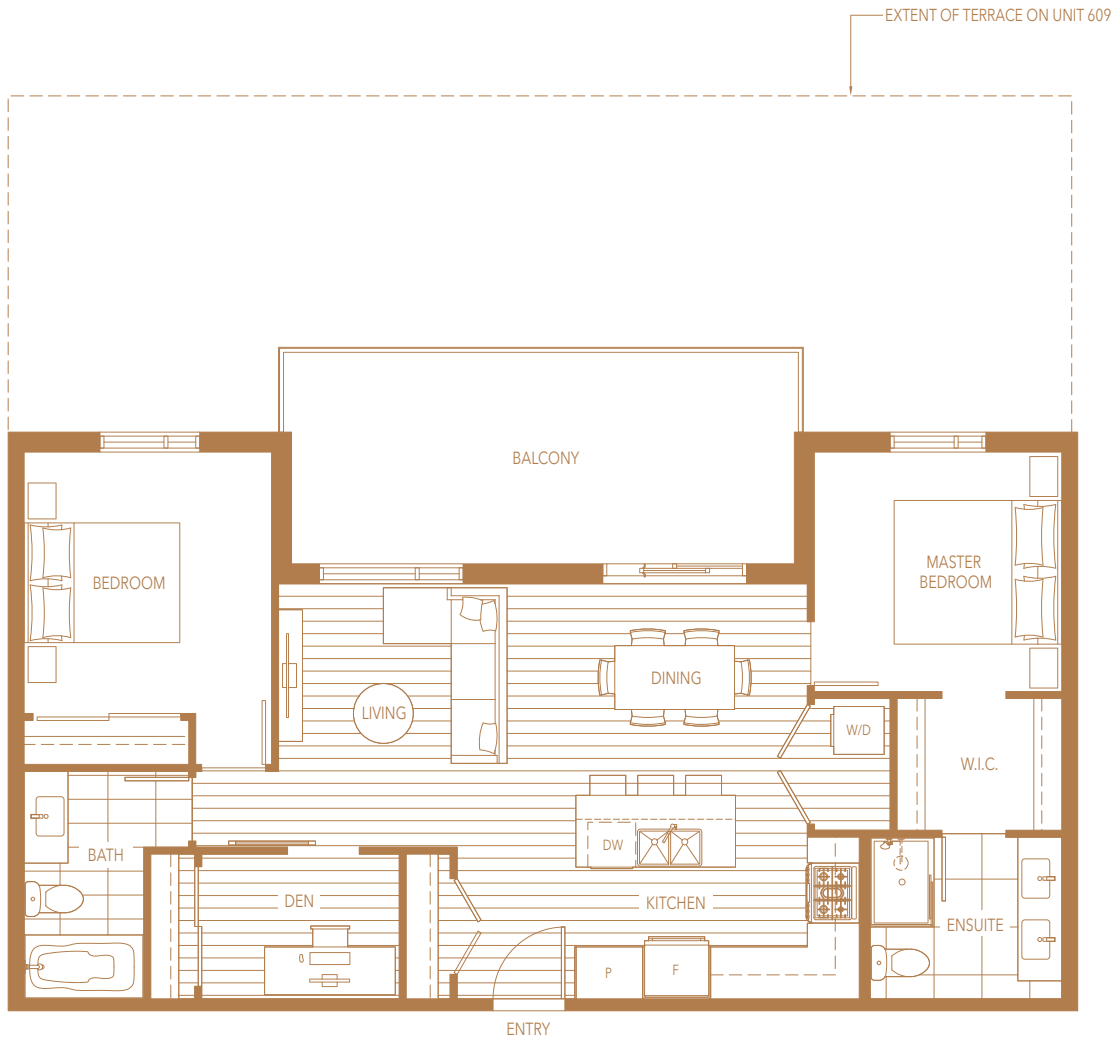

PLAN C8

2 BEDROOM + DEN

INTERIOR : 935-945 SQFT

EXTERIOR : 185-725 SQFT

TOTAL : 1120-1670 SQFT

NORTH BUILDING

FLOOR 5

FLOOR 6