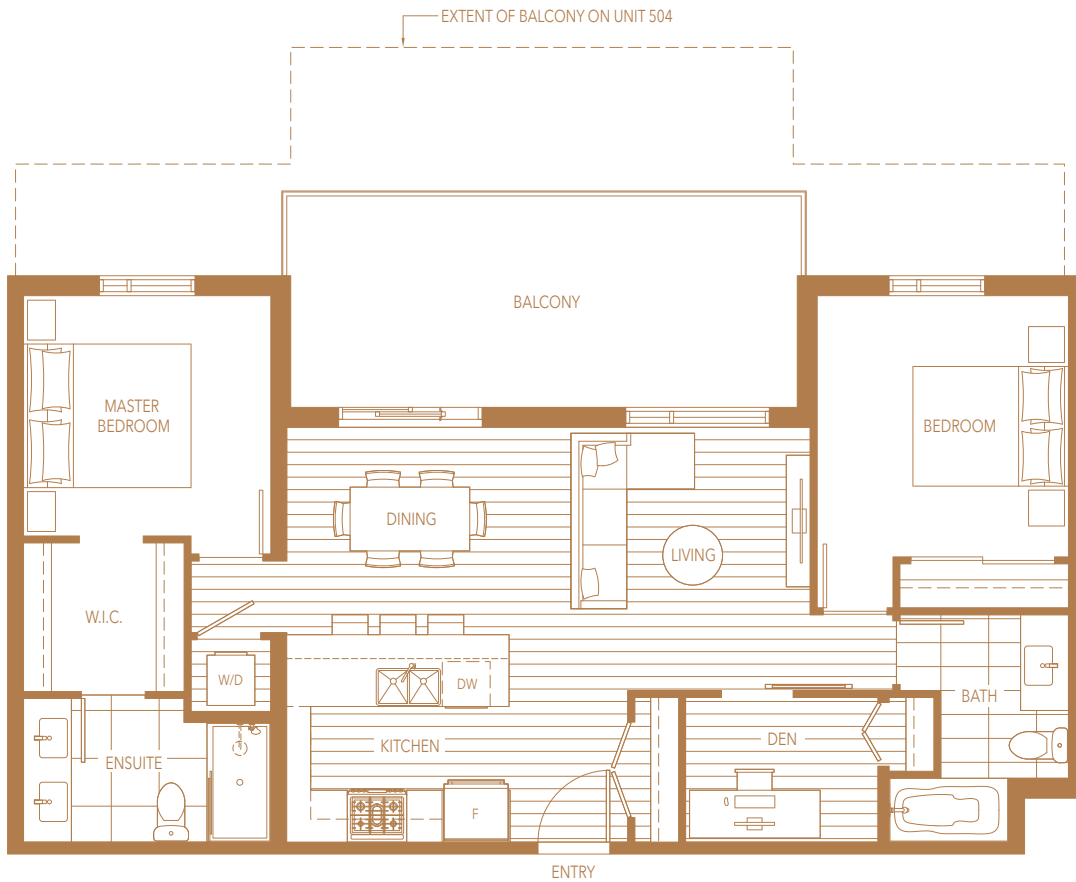

PLAN C9

2 BEDROOM + DEN

INTERIOR : 940 SQFT

EXTERIOR : 190-420 SQFT

TOTAL : 1130-1360 SQFT

NORTH BUILDING

FLOOR 5

FLOOR 6