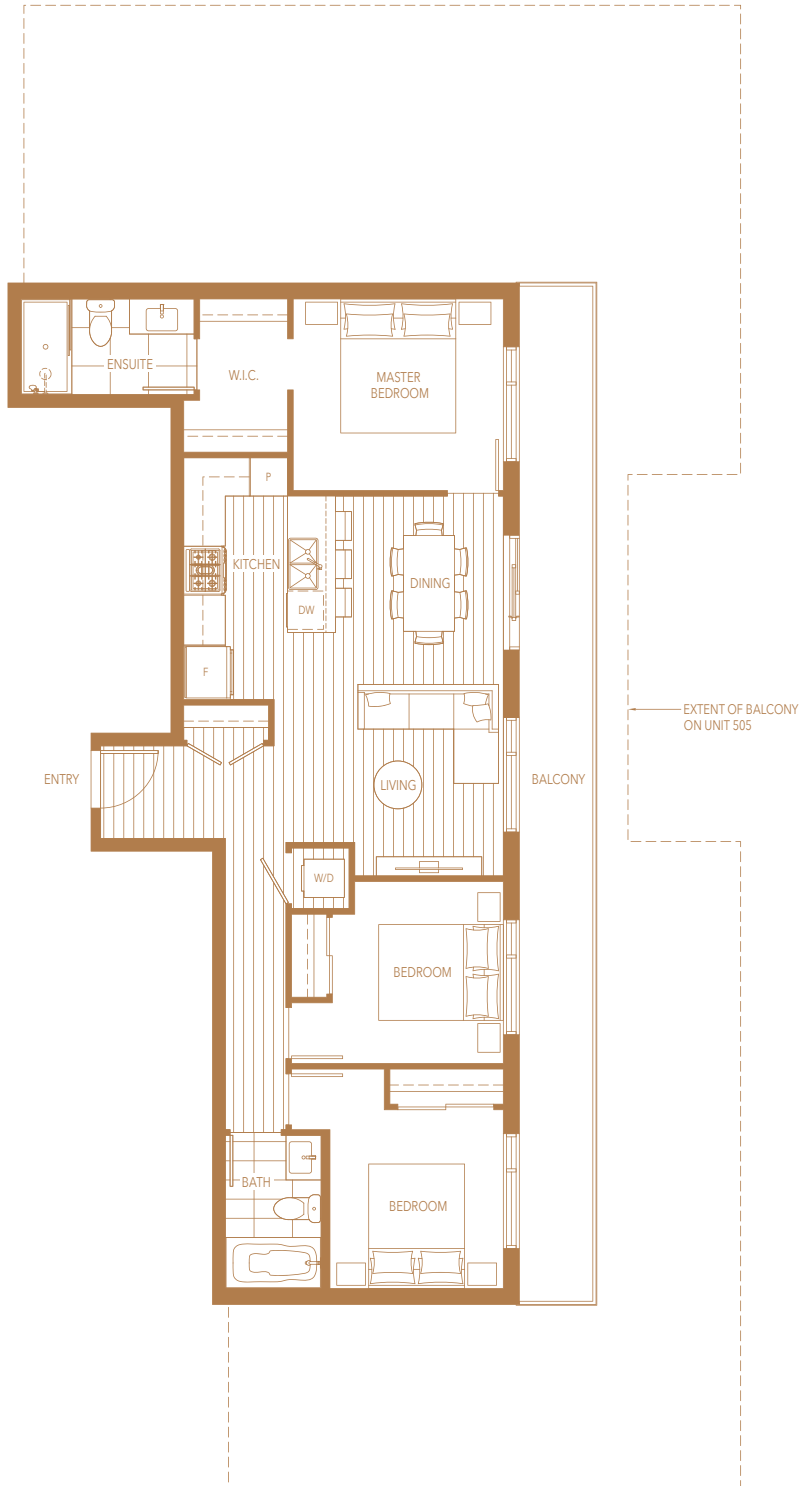

PLAN D1

3 BEDROOM

INTERIOR : 965 SQFT

EXTERIOR : 205-1285 SQFT

TOTAL : 1170-2250 SQFT

NORTH BUILDING

FLOOR 5

FLOOR 6