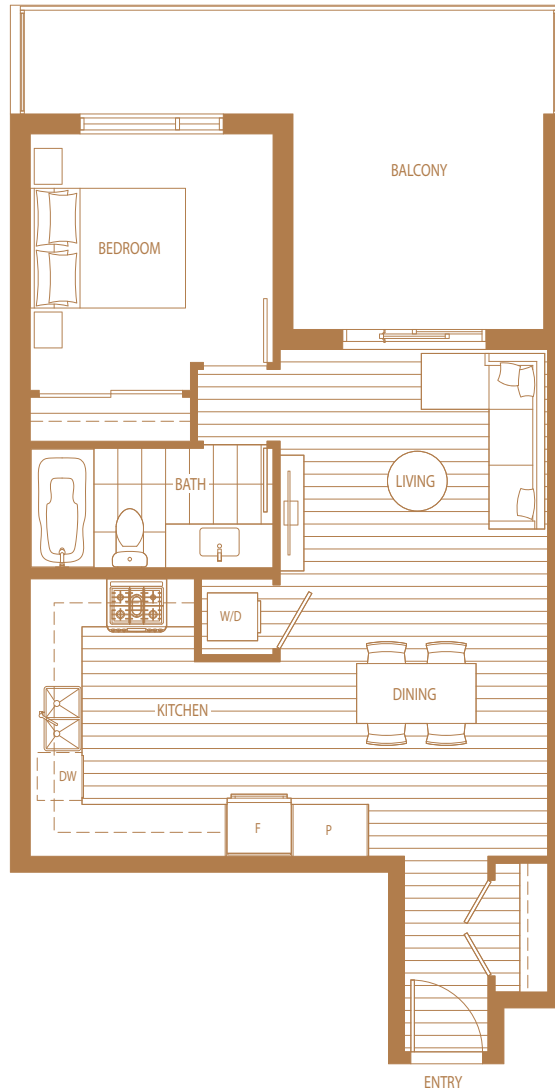

PLAN A

1 BEDROOM

INTERIOR : 650 SQFT

EXTERIOR : 190 SQFT

TOTAL : 840 SQFT

SOUTH BUILDING

FLOORS 2-4

FLOOR 5

aristotleliving.com

Developer reserves the right to make modifications to the floor plans, areas, unit numbers and/or specifications without notice. Actual floor plans may have minor variations from the illustrations above. Measurements are based on architectural area and not taken from the strata plan. Images shown are artistic conceptual renderings only. View is approximate only. This is not an offering for purchase. Any such offering can only be made with a Disclosure Statement. E.&OE.