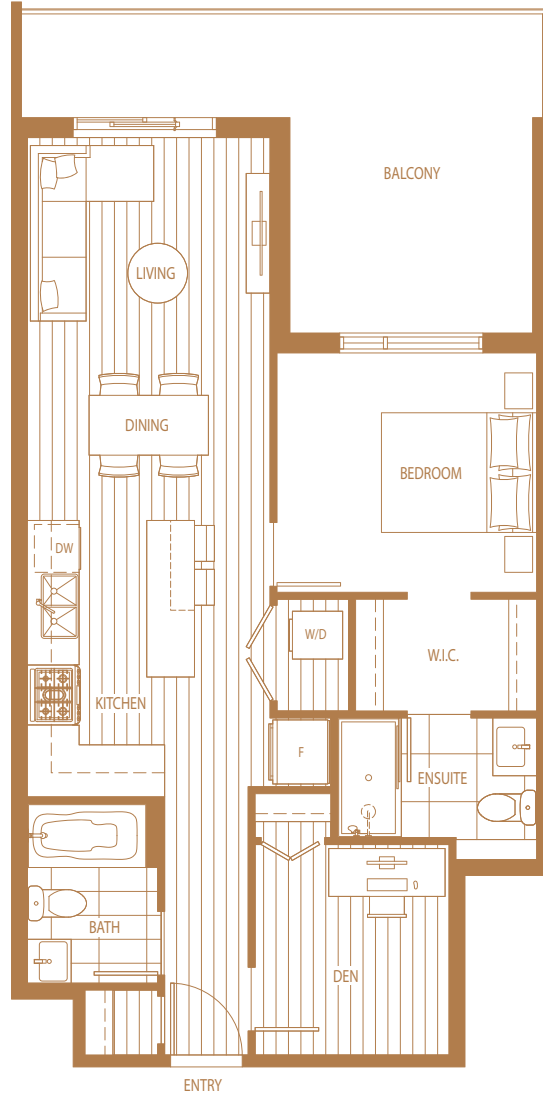

PLAN B

JR. 2 BEDROOM

INTERIOR : 760 SQFT

EXTERIOR : 185 SQFT

TOTAL : 945 SQFT

SOUTH BUILDING

FLOORS 2-4

FLOOR 5