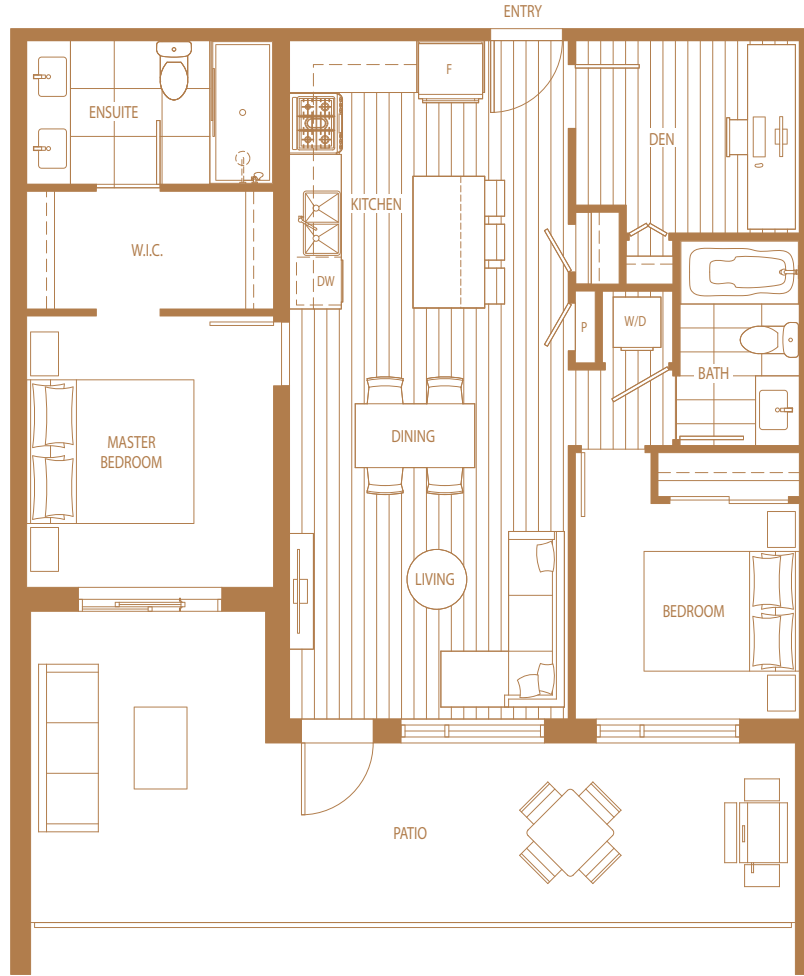

# PLAN C

## 2 BEDROOM + DEN

INTERIOR : 915 SQFT

EXTERIOR : 230 SQFT

TOTAL : 1145 SQFT

### SOUTH BUILDING

FLOOR 1

[aristotleliving.com](http://aristotleliving.com)