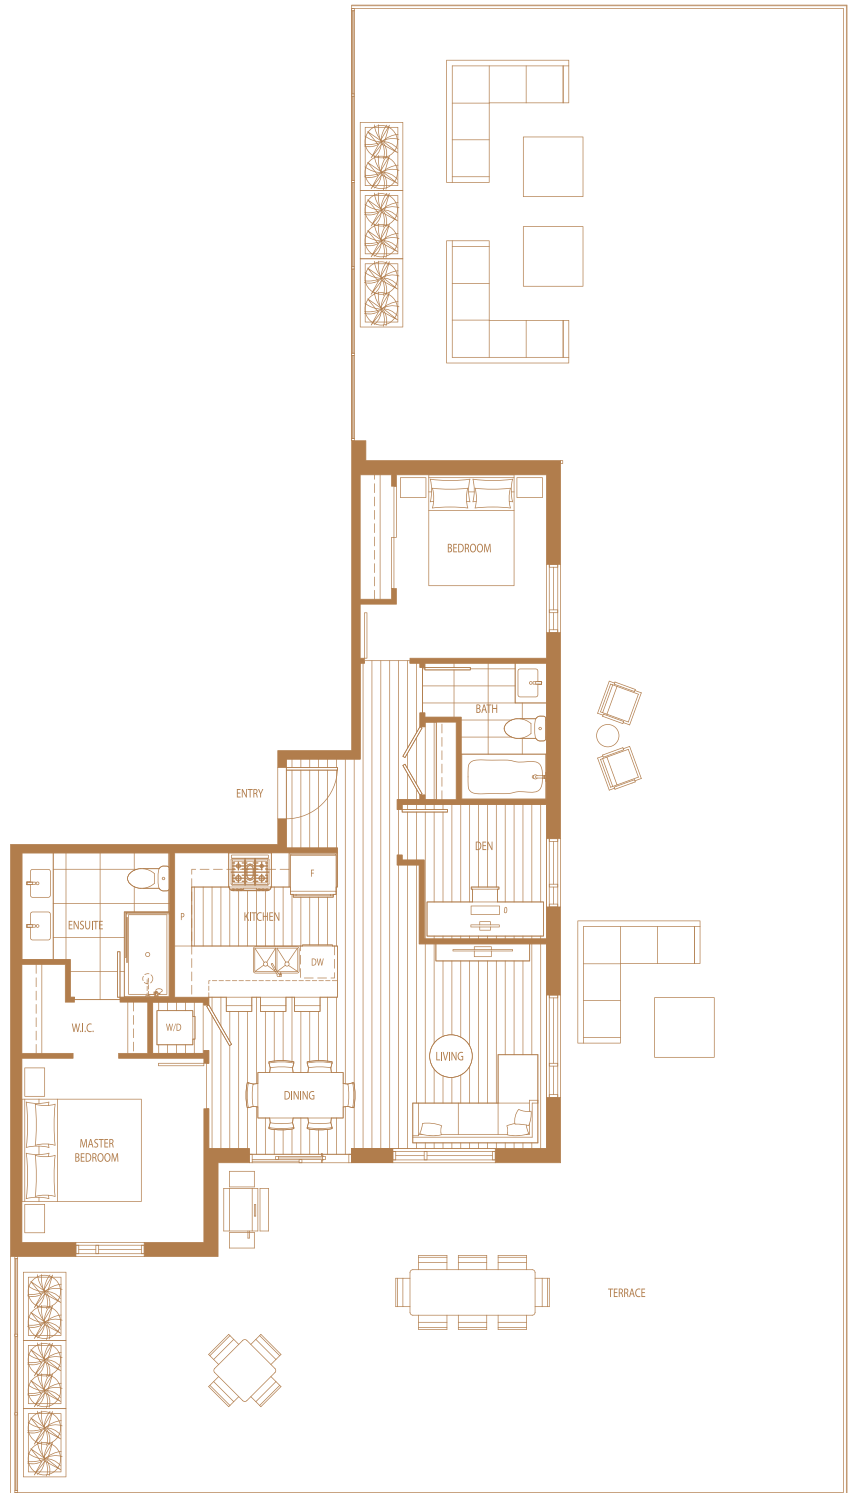

PLAN C12

2 BEDROOM + DEN

INTERIOR : 940 SQFT

EXTERIOR : 2125 SQFT

TOTAL : 3065 SQFT

SOUTH BUILDING

FLOOR 6

aristotleliving.com

Developer reserves the right to make modifications to the floor plans, areas, unit numbers and/or specifications without notice. Actual floor plans may have minor variations from the illustrations above. Measurements are based on architectural area and not taken from the strata plan. Images shown are artistic conceptual renderings only. View is approximate only. This is not an offering for purchase. Any such offering can only be made with a Disclosure Statement. E.&OE.