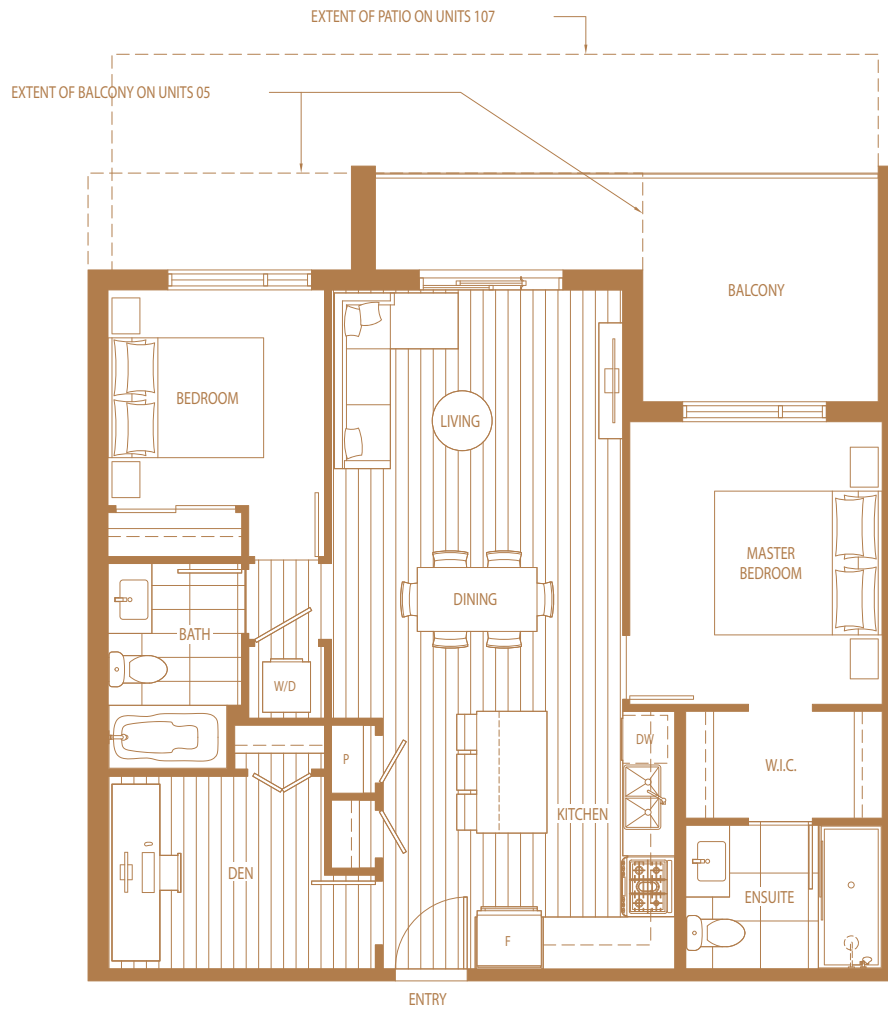

PLAN C4

2 BEDROOM + DEN

INTERIOR : 920-930 SQFT

EXTERIOR : 100-445 SQFT

TOTAL : 1020-1375 SQFT

SOUTH BUILDING

FLOOR 1

FLOORS 2-4

FLOOR 5

aristotleliving.com