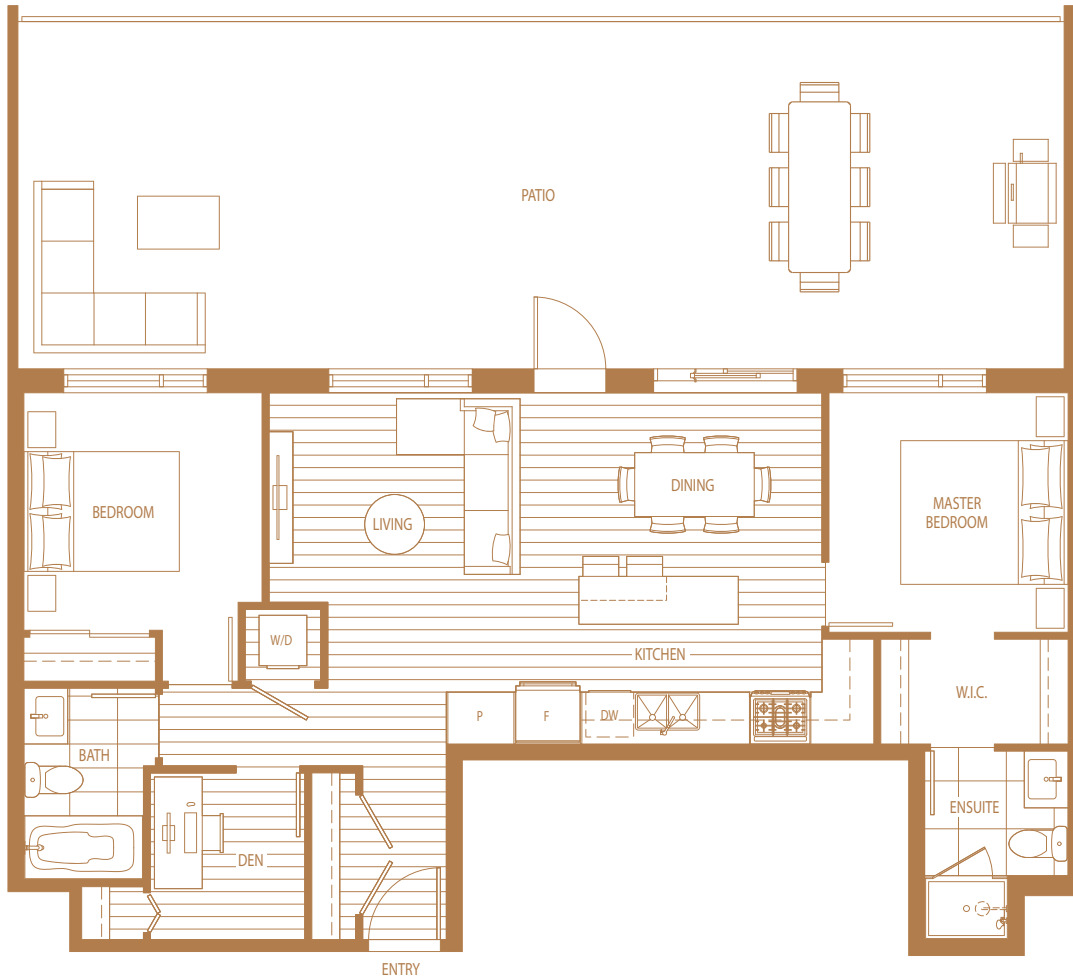

# PLAN C6

2 BEDROOM + DEN

INTERIOR : 910 SQFT

EXTERIOR : 740-1085 SQFT

TOTAL : 1650-1995 SQFT

## SOUTH BUILDING

FLOOR 1

FLOOR 6

[aristotleliving.com](http://aristotleliving.com)