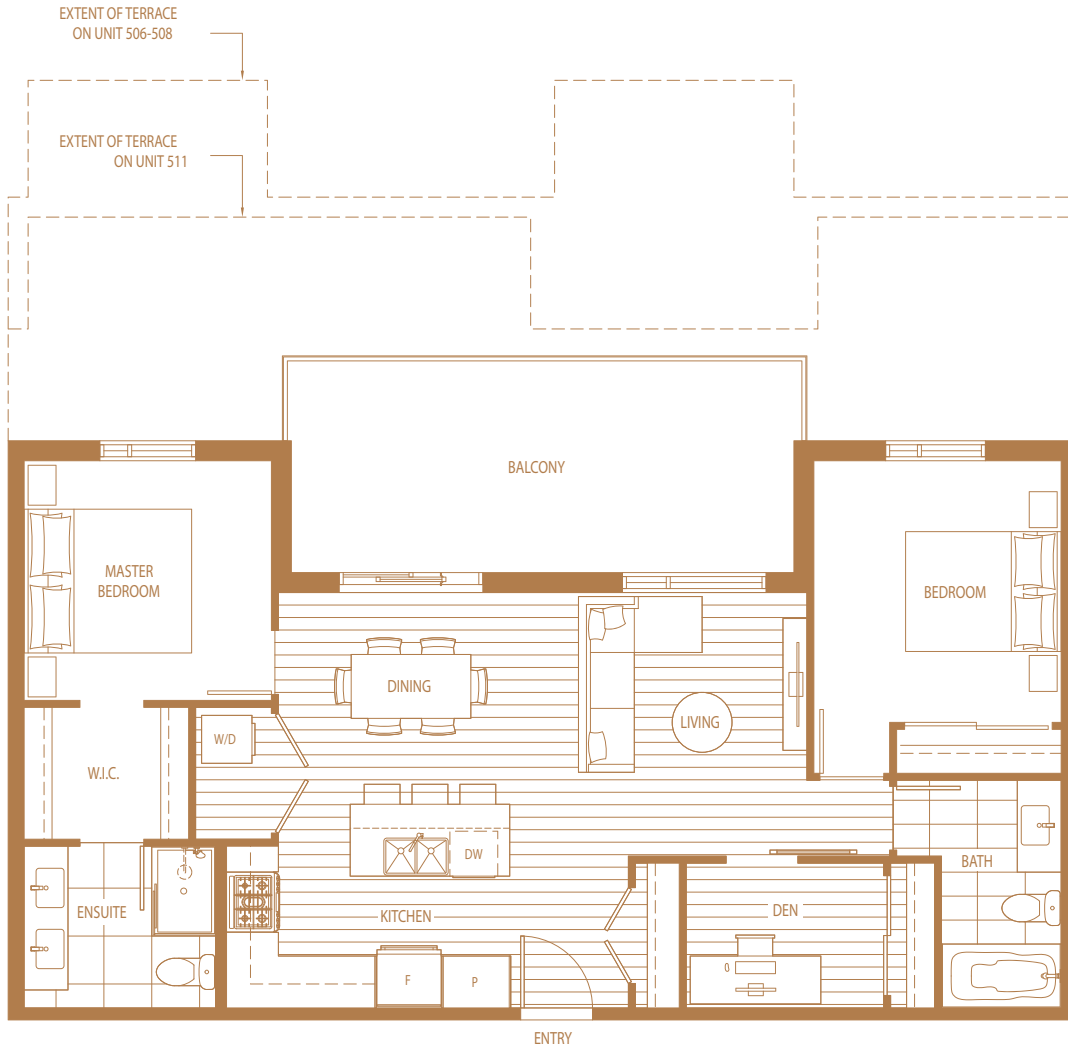

PLAN C8

2 BEDROOM + DEN

INTERIOR : 935-945 SQFT

EXTERIOR : 190-655 SQFT

TOTAL : 1125-1600 SQFT

SOUTH BUILDING

FLOOR 5

FLOOR 6