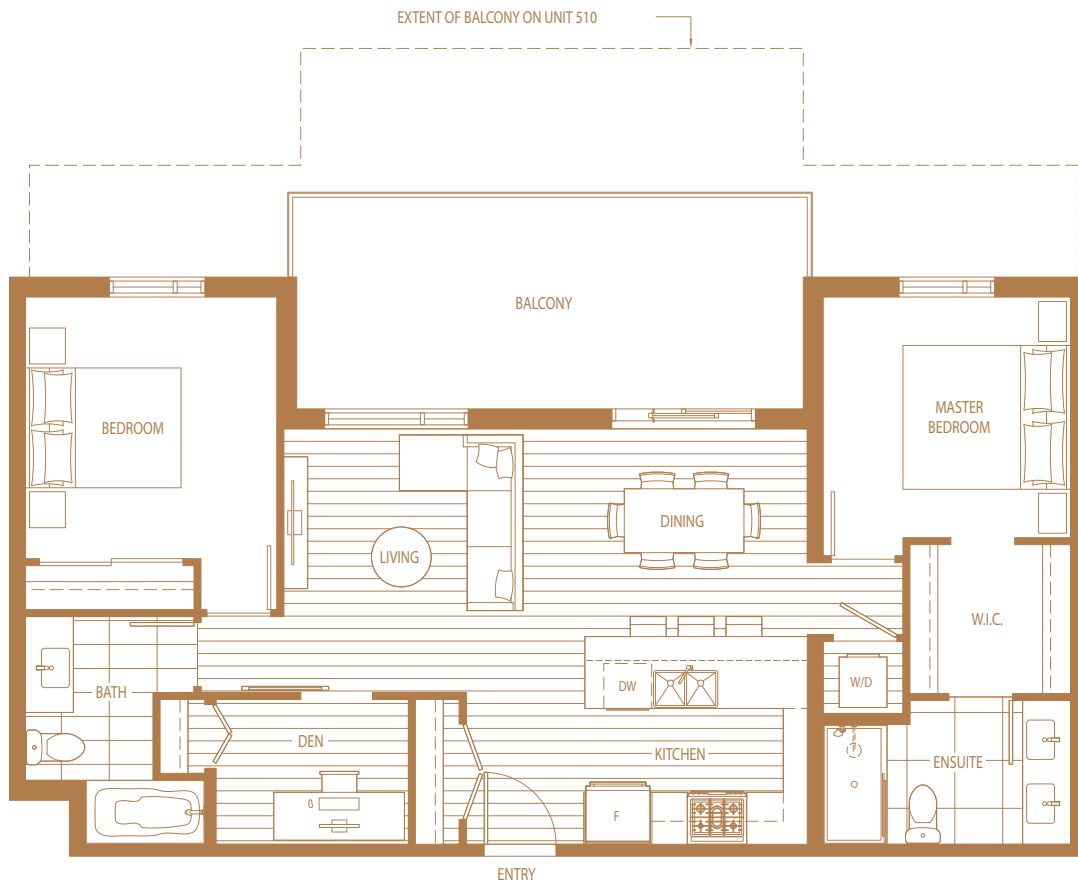

PLAN C9

2 BEDROOM + DEN

INTERIOR : 940 SQFT

EXTERIOR : 190-420 SQFT

TOTAL : 1130-1360 SQFT

SOUTH BUILDING

FLOOR 5

FLOOR 6