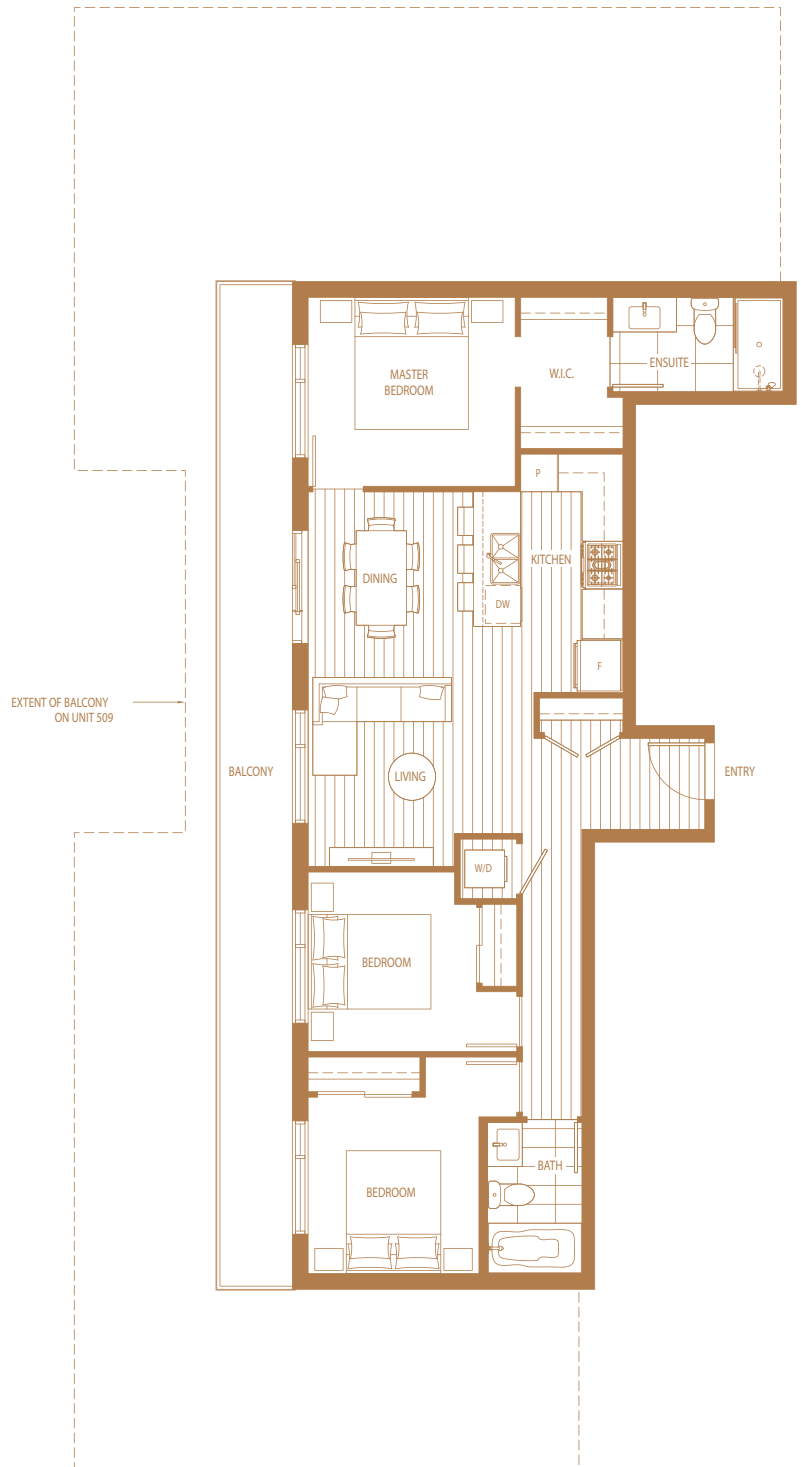

PLAN D1

3 BEDROOM

INTERIOR : 965 SQFT

EXTERIOR : 205-1325 SQFT

TOTAL : 1170-2290 SQFT

SOUTH BUILDING

FLOOR 5

FLOOR 6